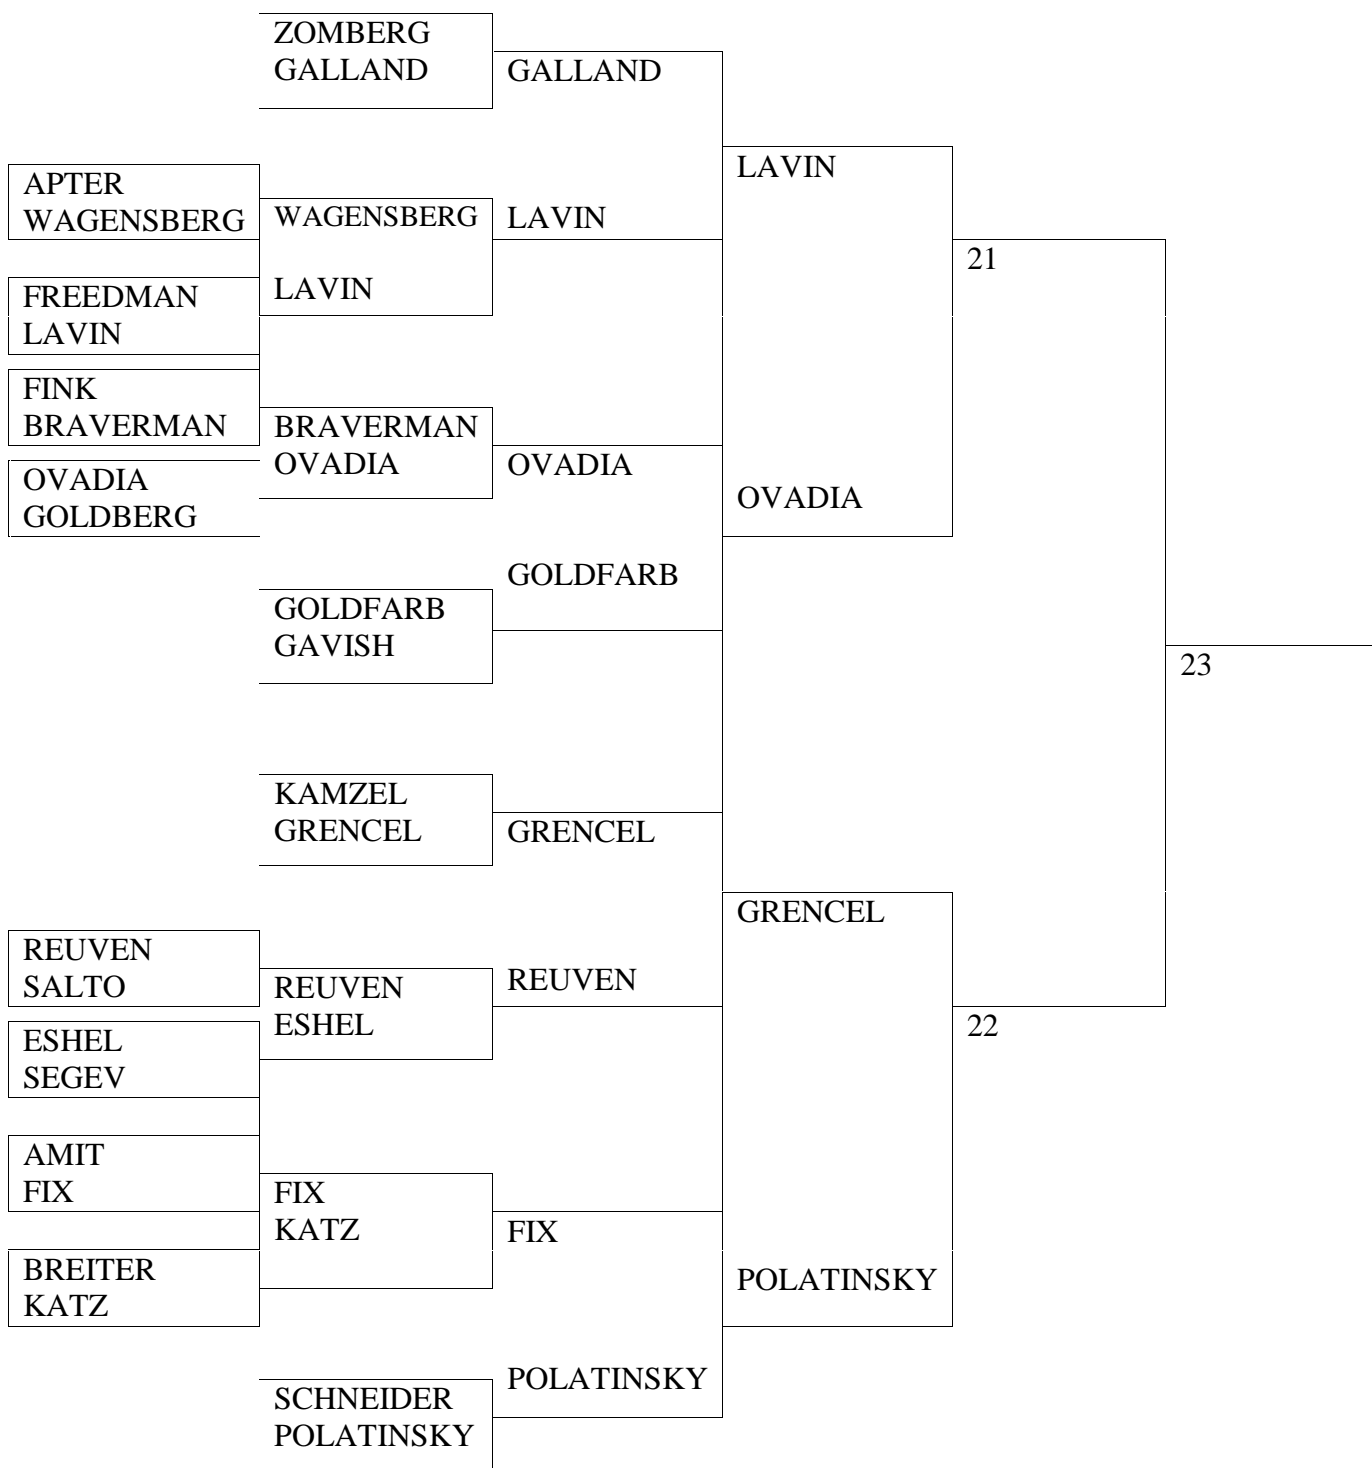

LAWN BOWLS ASSOCIATION OF ISRAEL
MAX SPITZ SINGLES 2016 – WOMENS DRAW

DATE	TIME	GAMES	VENUE
13/2/16	12:15	1-8	RAMAT GAN
20/2/16	09:45	9-16	RAANANA
27/2/16	09.45	17-20	RAMAT GAN
5/3/16	09:45 12:30	21- 22 FINAL	RAANANA

RAMAT GAN	1-8	12:15	13/2/16
RAANANA	9-16	09:45	20/2/16
RAMAT GAN	17-20	09.45	27/2/16
RAANANA	21- 22 FINAL	09:45 12:30	5/3/16